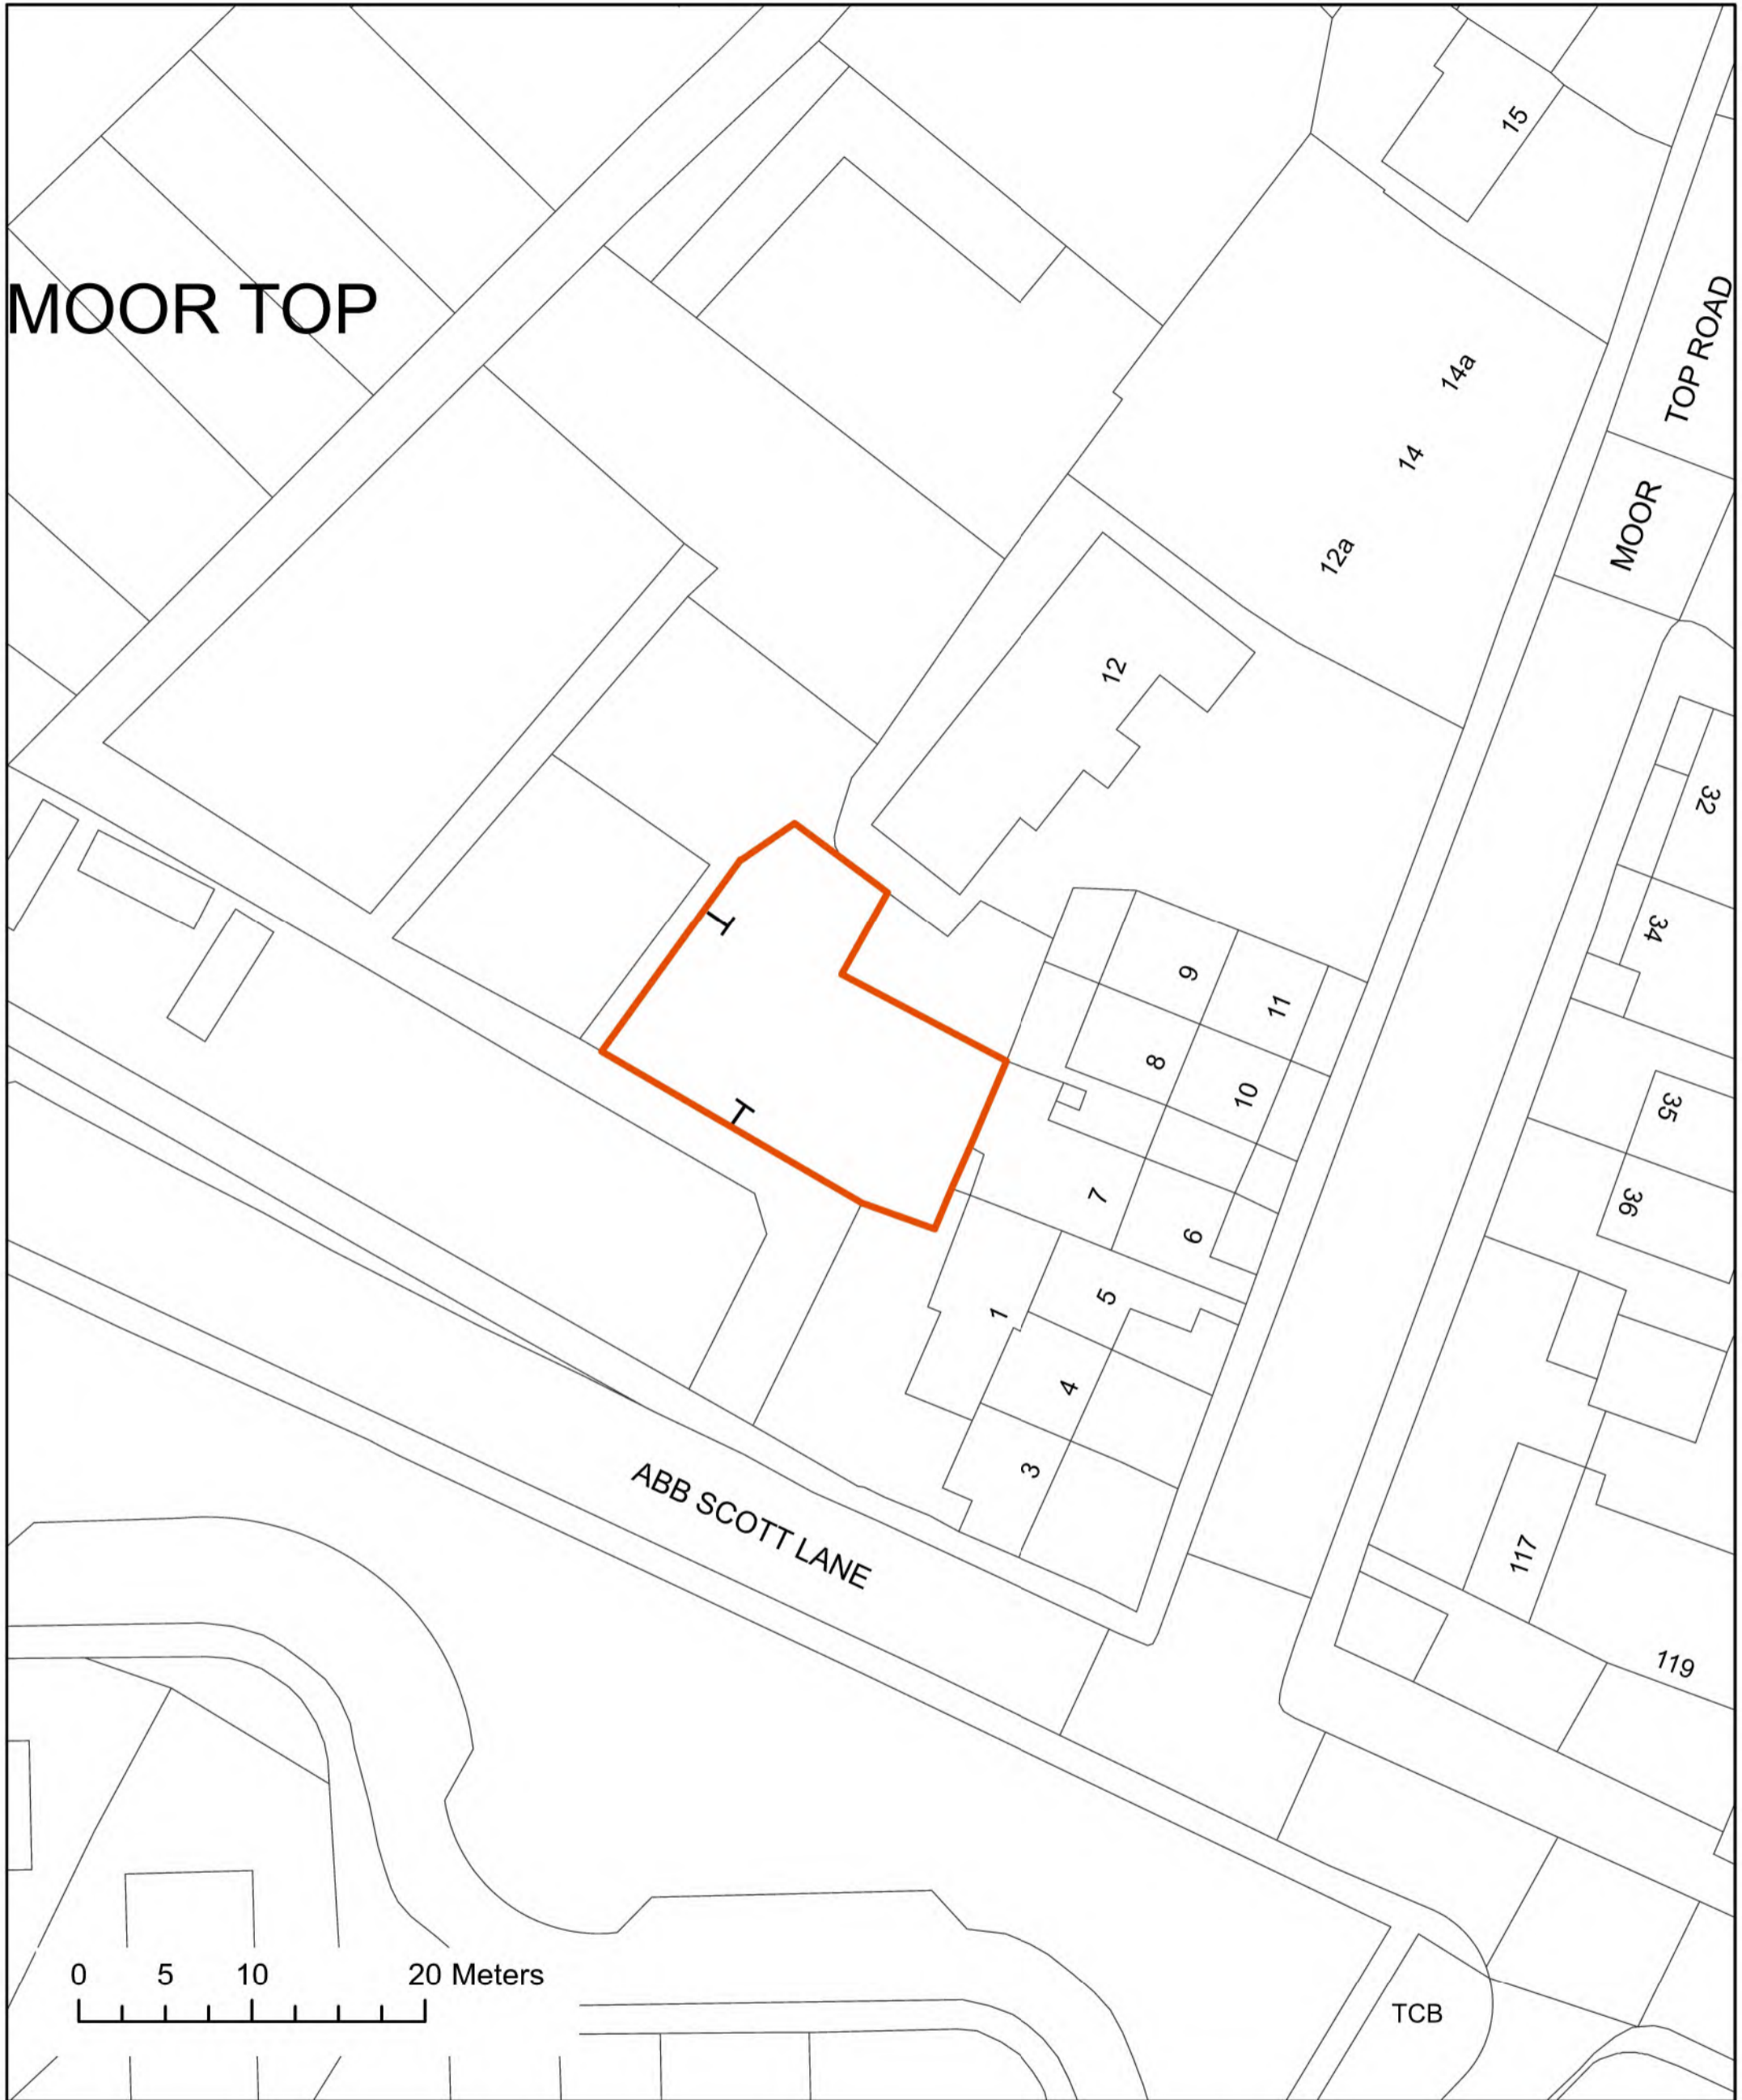

Plot 14, Abb Scott Lane Allotments, Bradford - ARN51886

OS grid:  
SE1428  
Post code:  
BD12 0EX

Scale at A4: 1:500

Plan Number: 1560  
Version: 1  
Officer: KRL  
Case Officer: CM

Date: 12/04/2024 14:24

© Crown copyright and database rights 2023 Ordnance Survey  
AC0000813459

Corporate Resources  
Asset and Facilities Management  
Britannia House