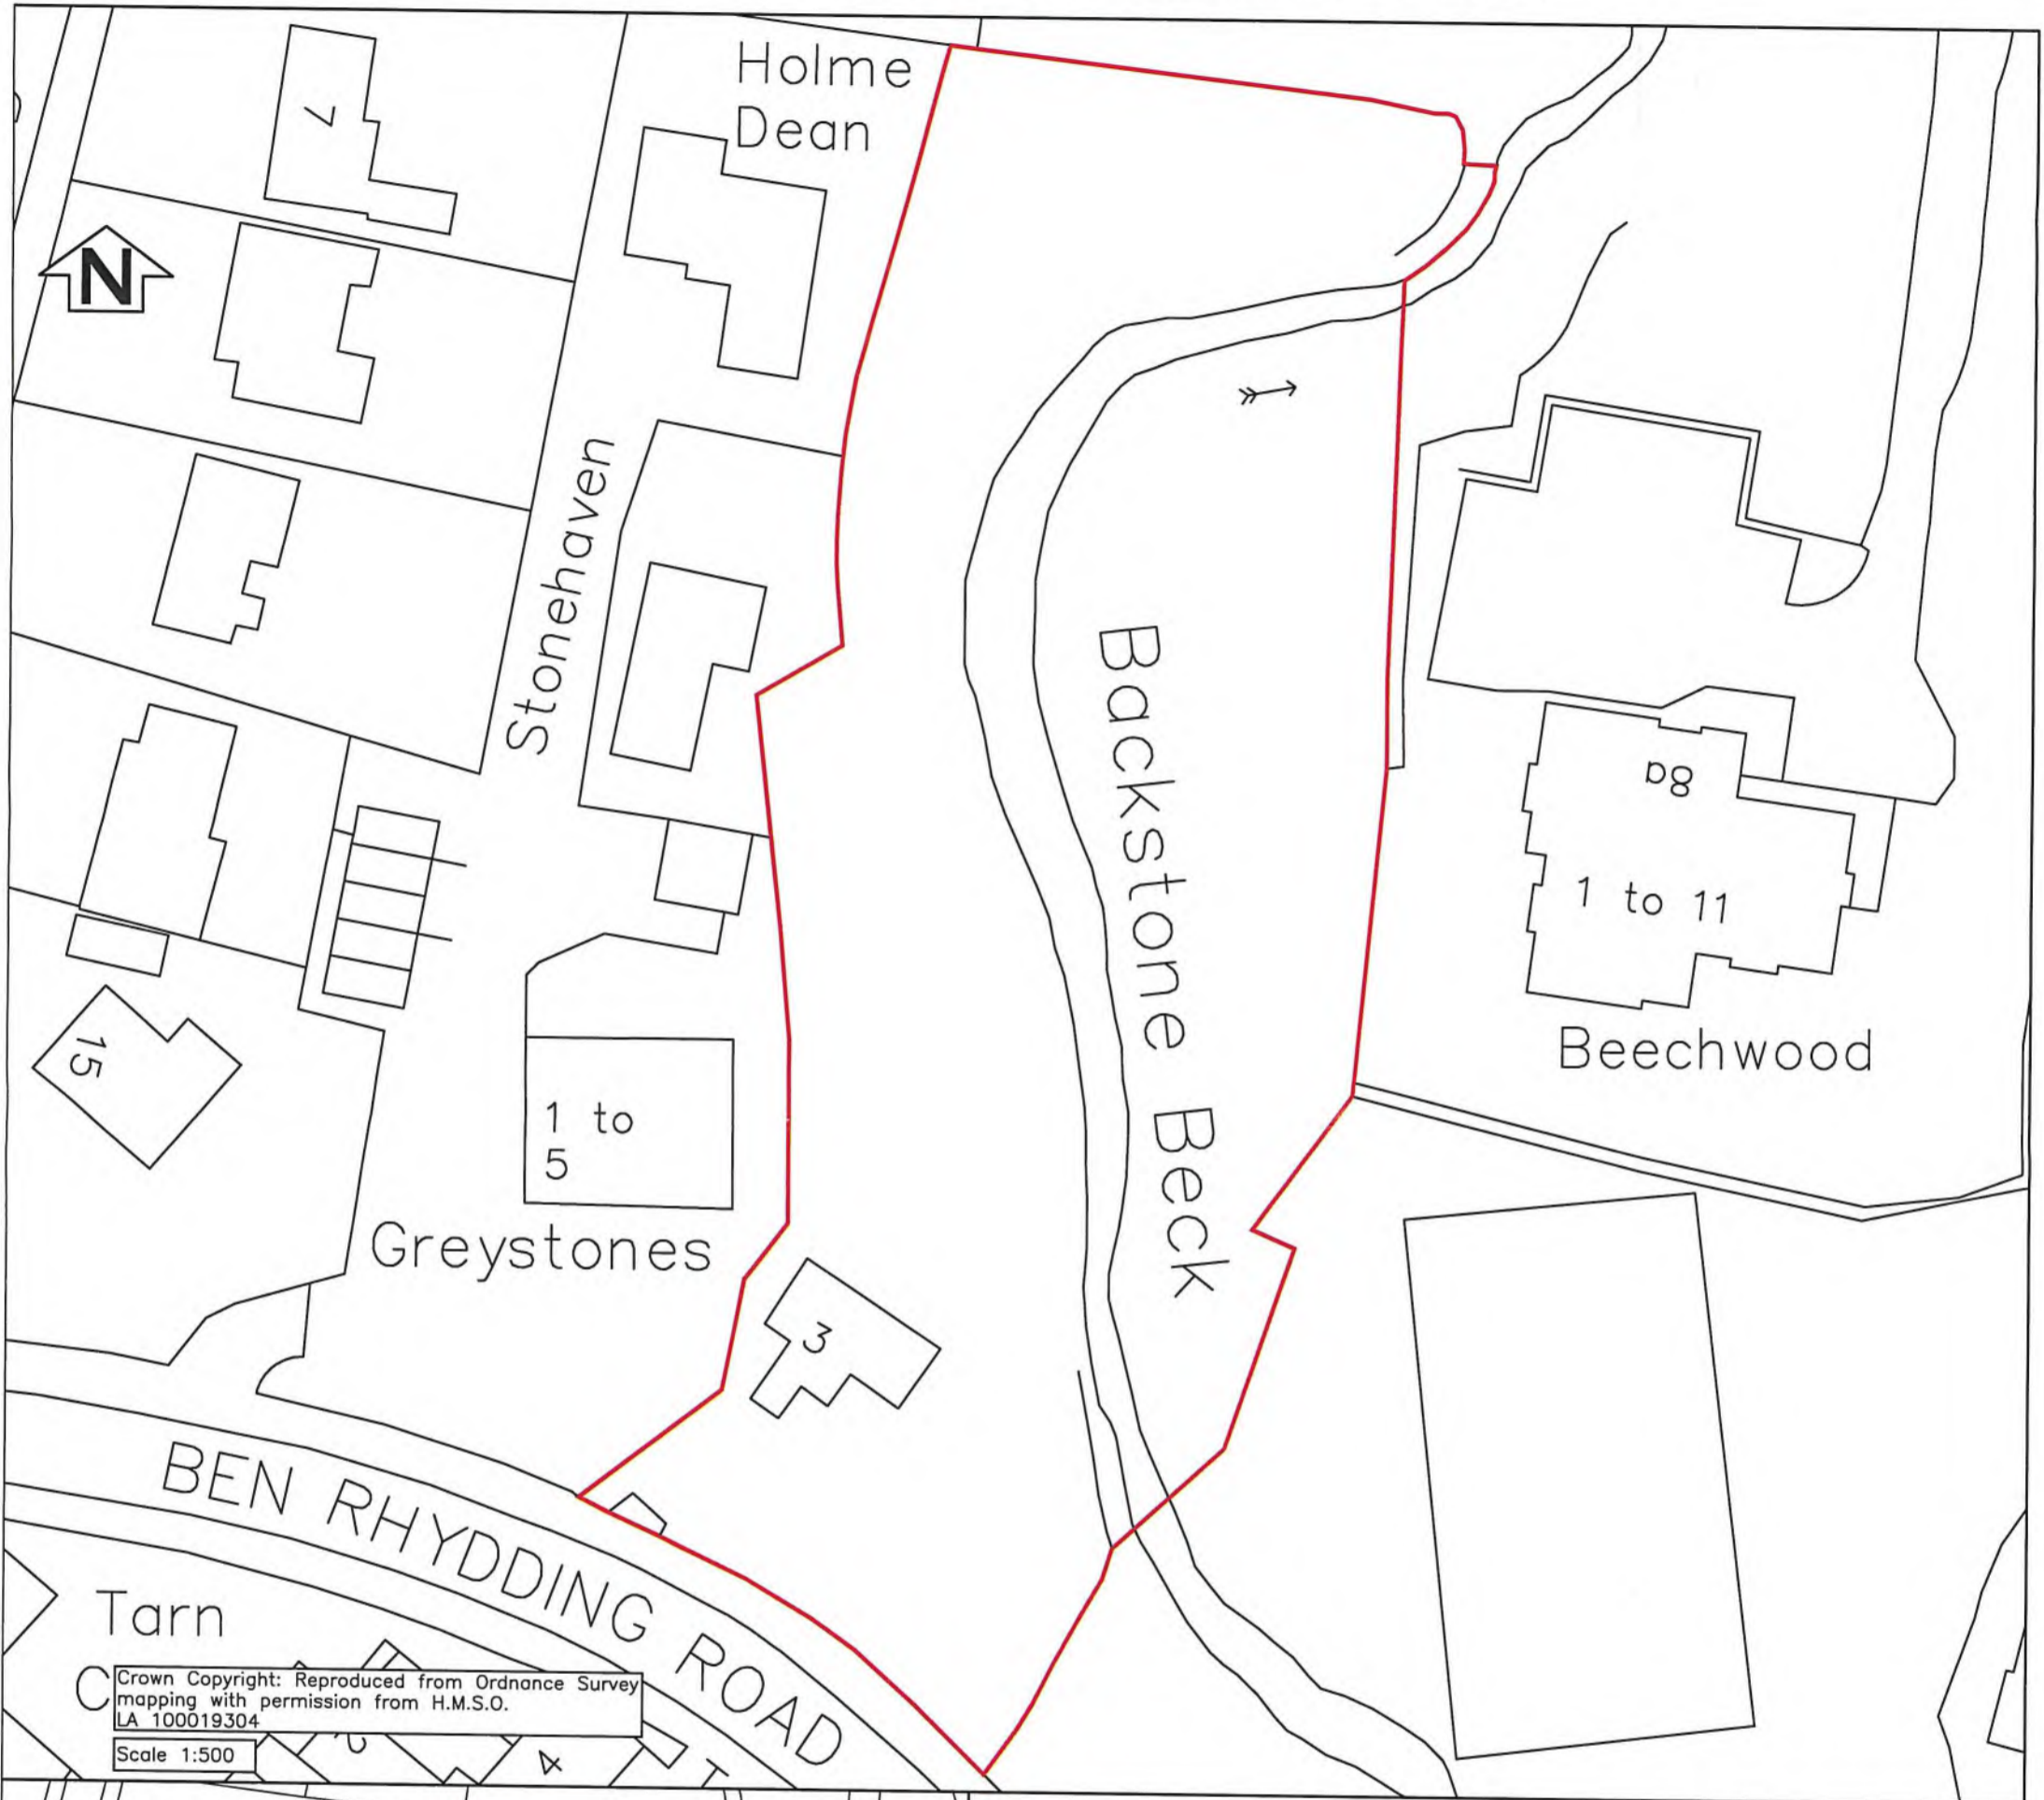

MAP REFERRED TO IN THE CITY OF BRADFORD METROPOLITAN DISTRICT COUNCIL, (TAGGERTY, 3 BEN RHYDDING ROAD, ILKLEY, WEST YORKSHIRE LS29 8RJ)  
COMPULSORY PURCHASE ORDER 2024

Crown Copyright: Reproduced from Ordnance Survey mapping with permission from H.M.S.O.  
LA 100019304  
Scale 1:500

24th OCTOBER 2024

*J. Gleave*

1037020