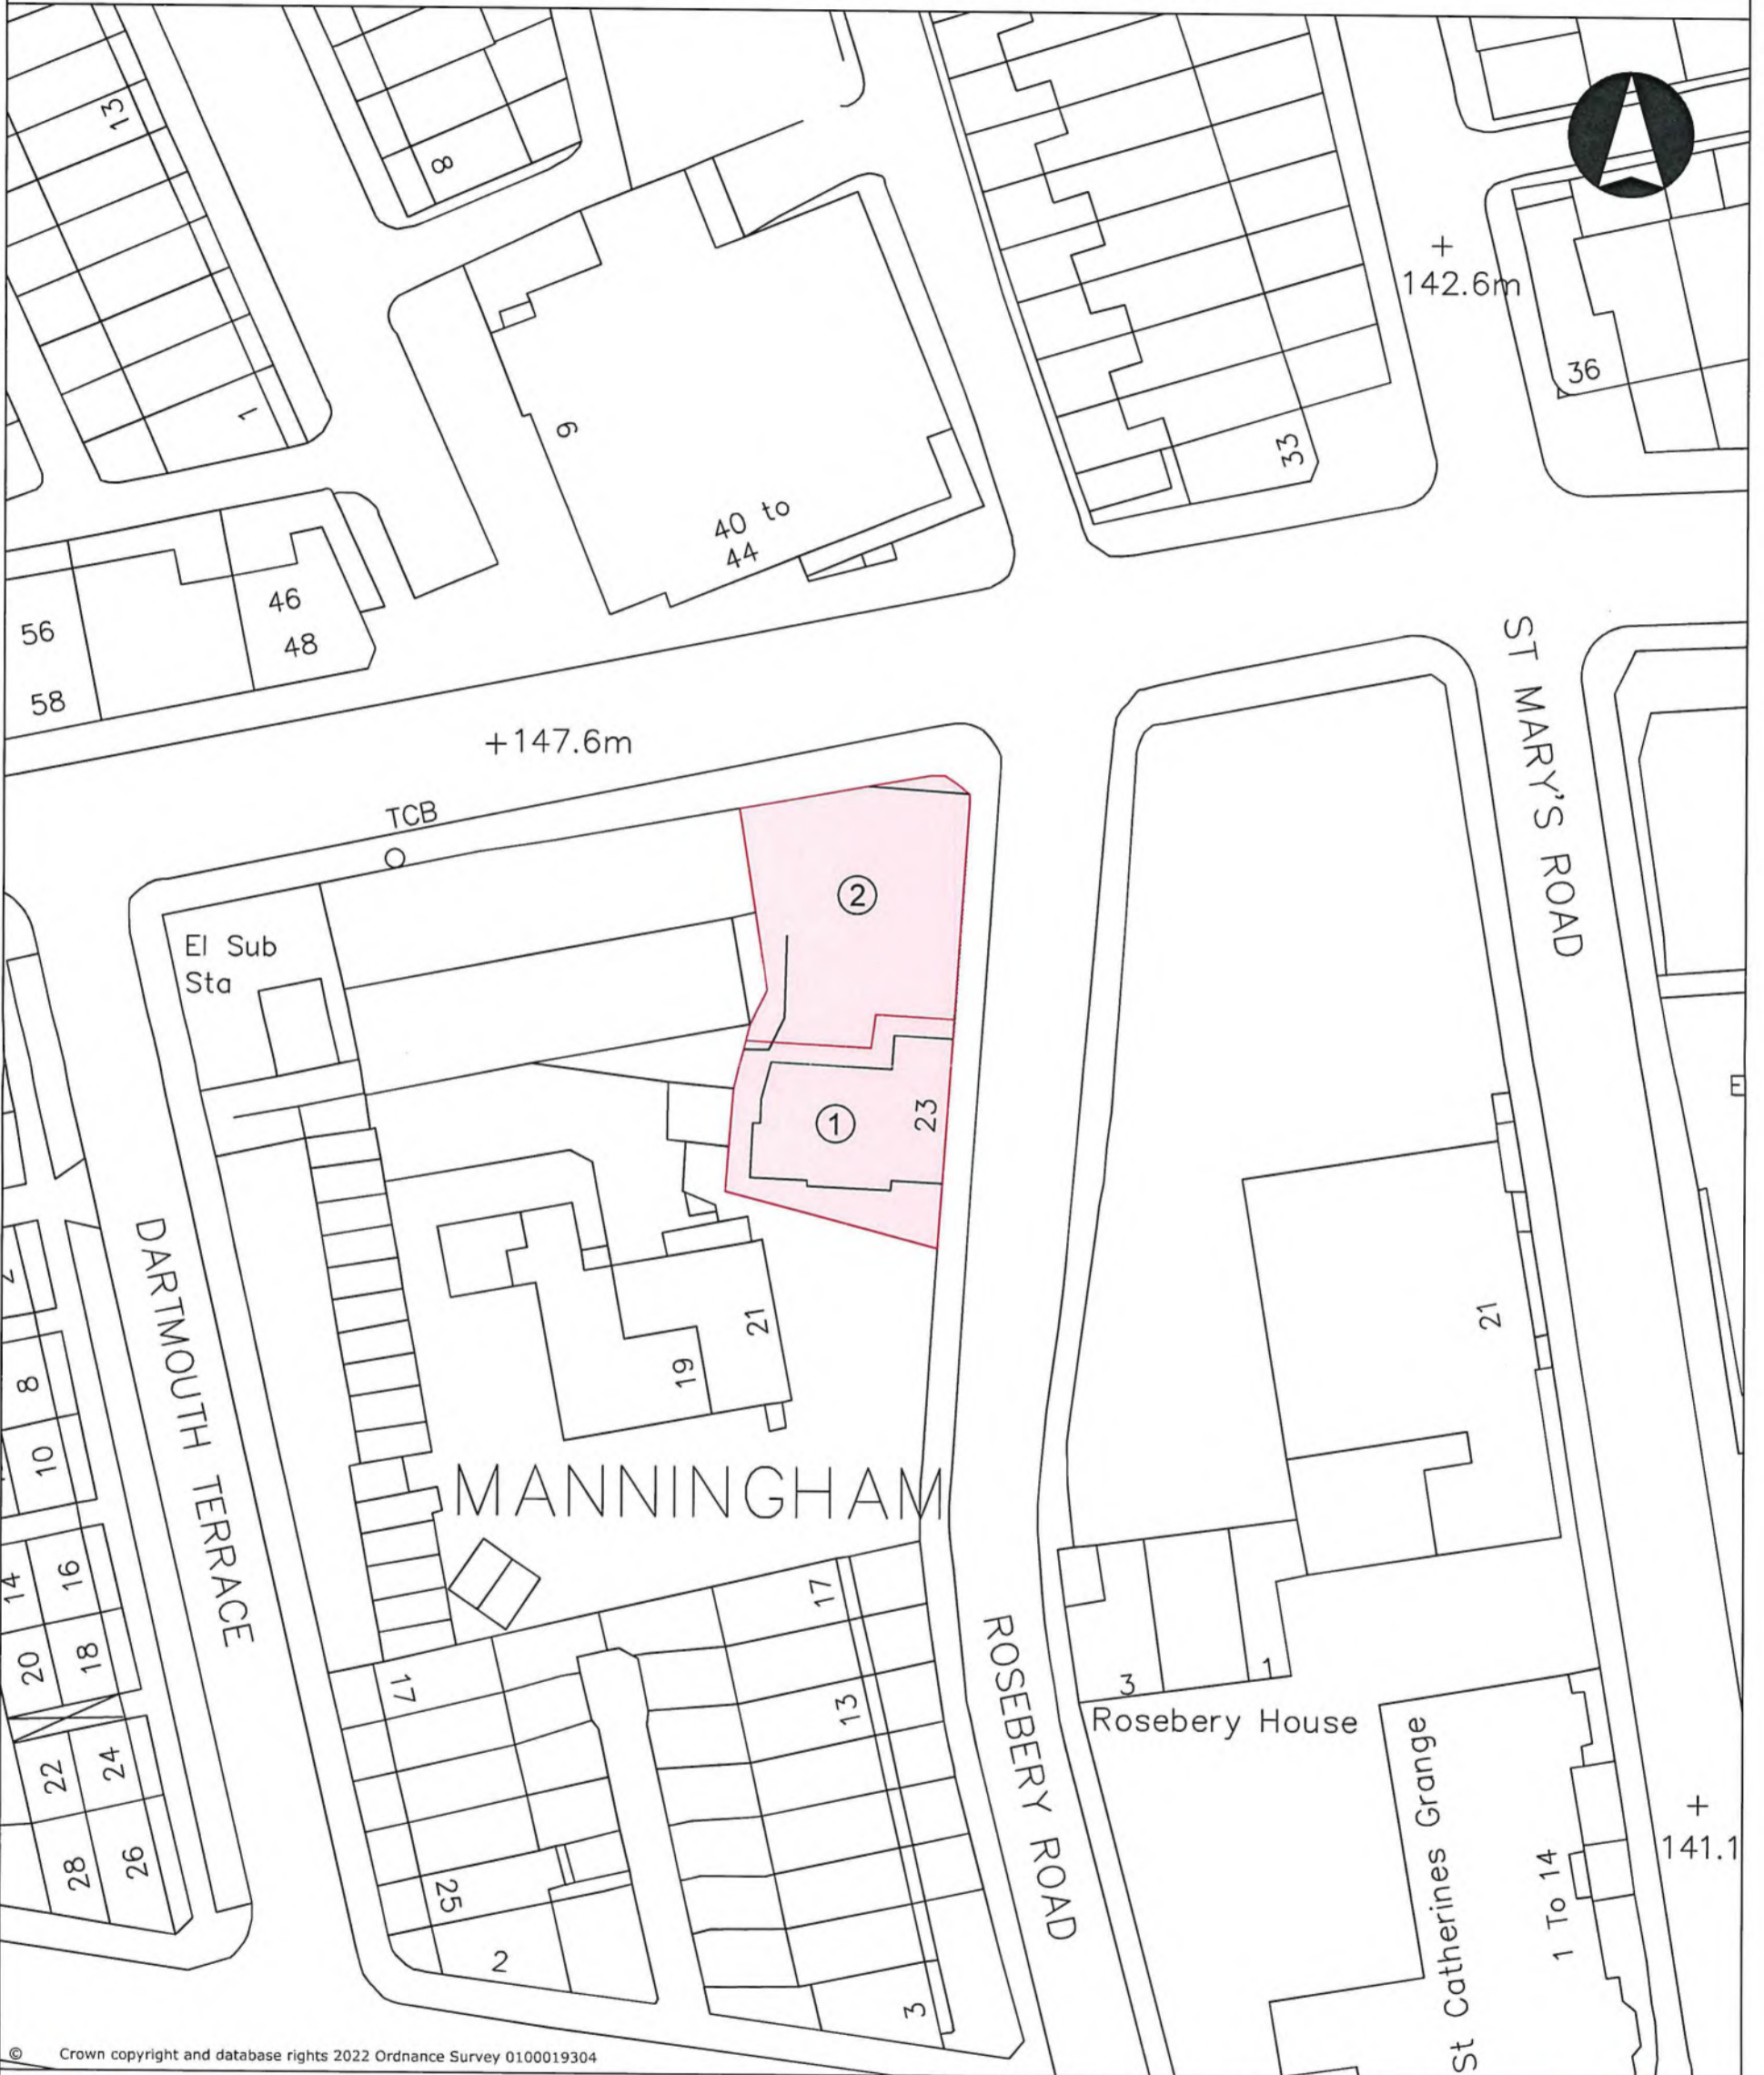

Map referred to in The City of Bradford Metropolitan District Council (The Old Manor House, Rosebery Road, Manningham, Bradford) (Listed Building Renovation Scheme) Compulsory Purchase Order 2022

© Crown copyright and database rights 2022 Ordnance Survey 0100019304

The Old Manor House CPO Plan
1:500 @ A3
12/01/22

THE COMMON SEAL of THE CITY OF BRADFORD METROPOLITAN DISTRICT COUNCIL

was hereunto affixed this 15th day of February 2022
in the presence of:

FJ Chaubrey

a duly authorised officer