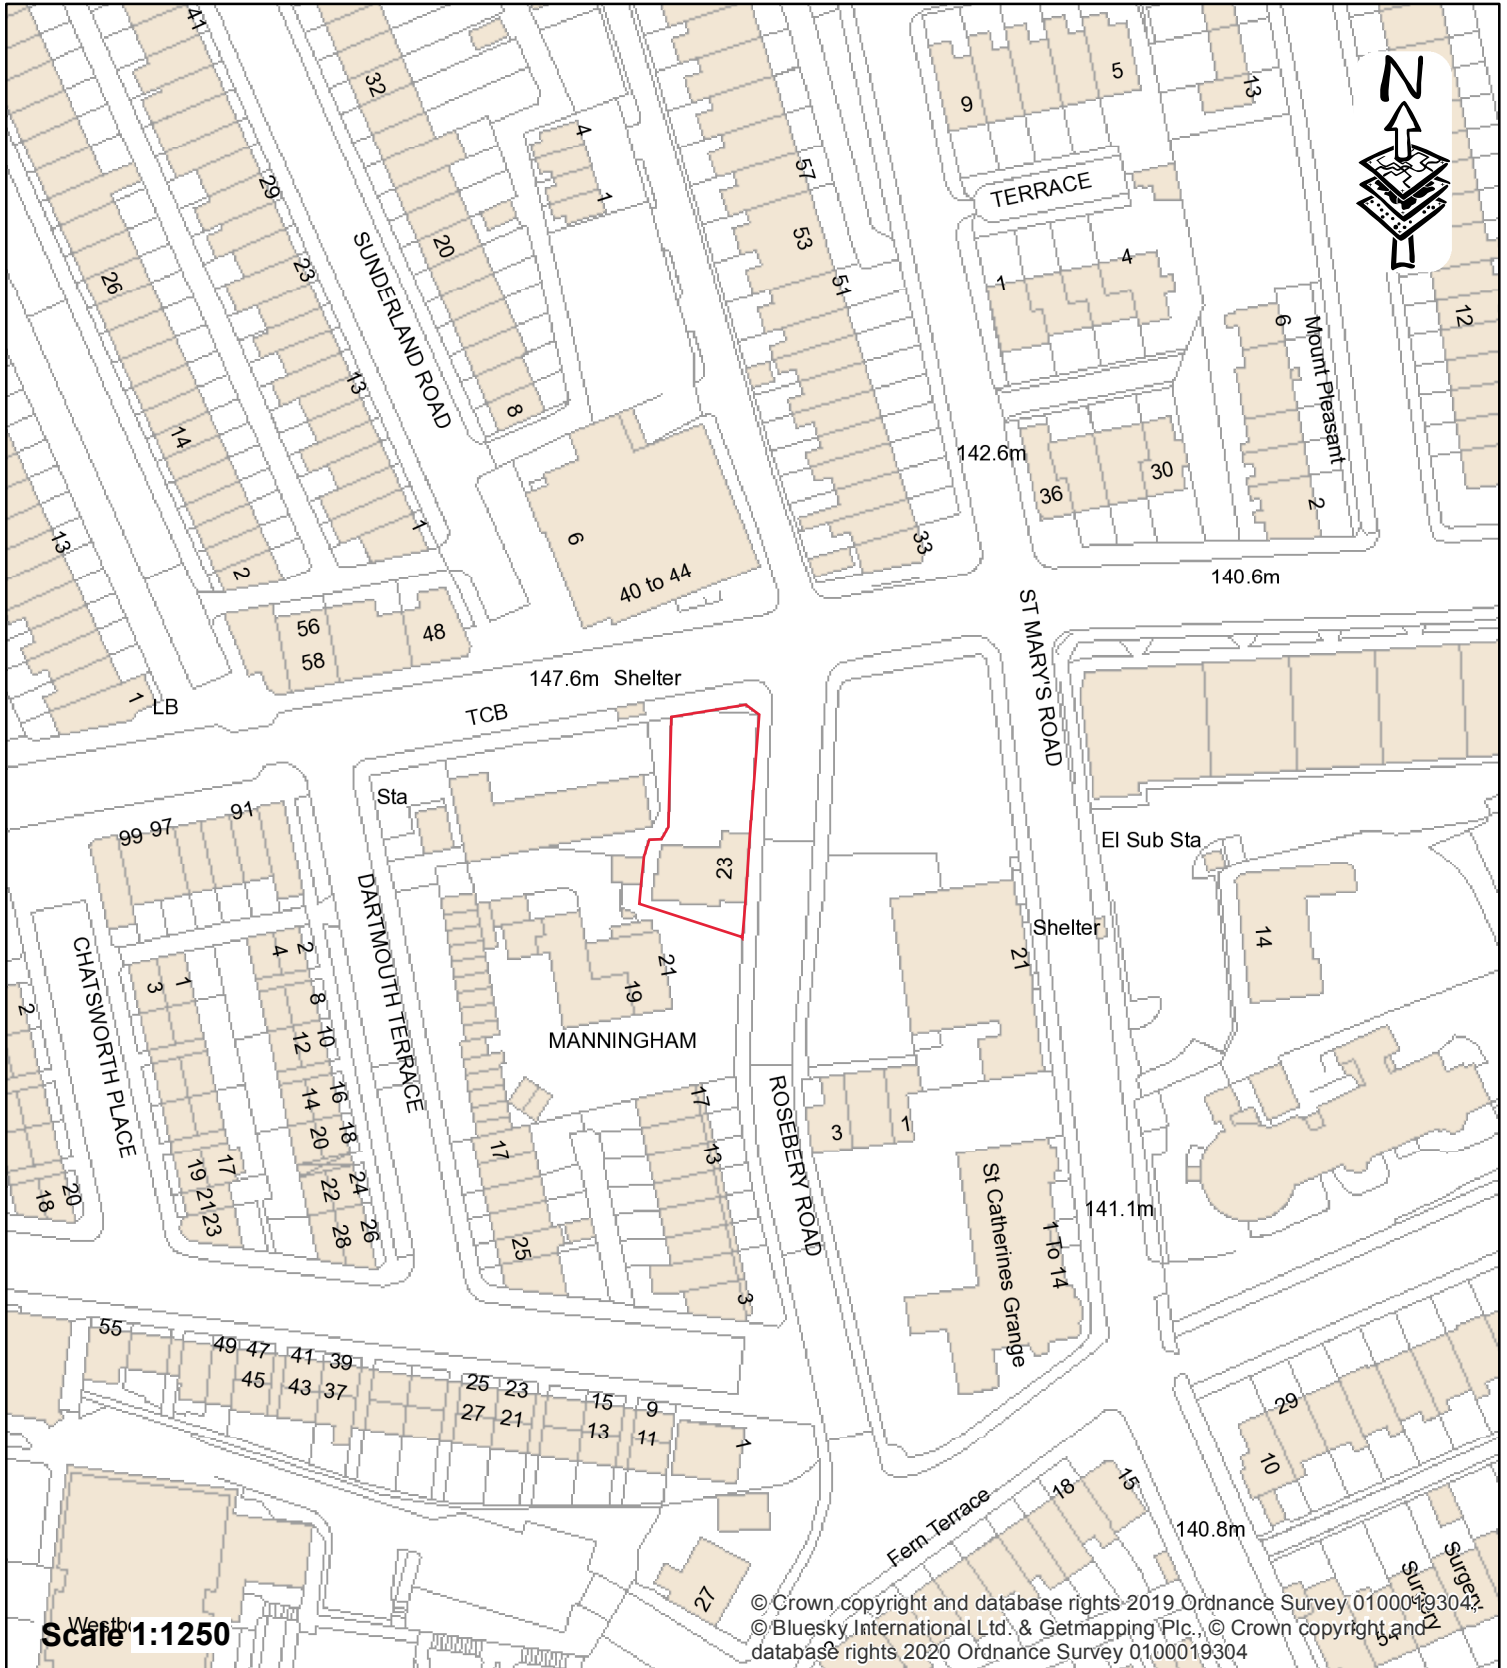

Appendix A

The Old Manor House

Rosebery Road, Manningham

City of Bradford Metropolitan District Council
 City Hall, Centenary Square, Bradford BD1 1HY

© Crown copyright and database rights 2013 Ordnance Survey 0100019304
 © Cities Revealed © aerial photography copyright by The GeoInformation Group