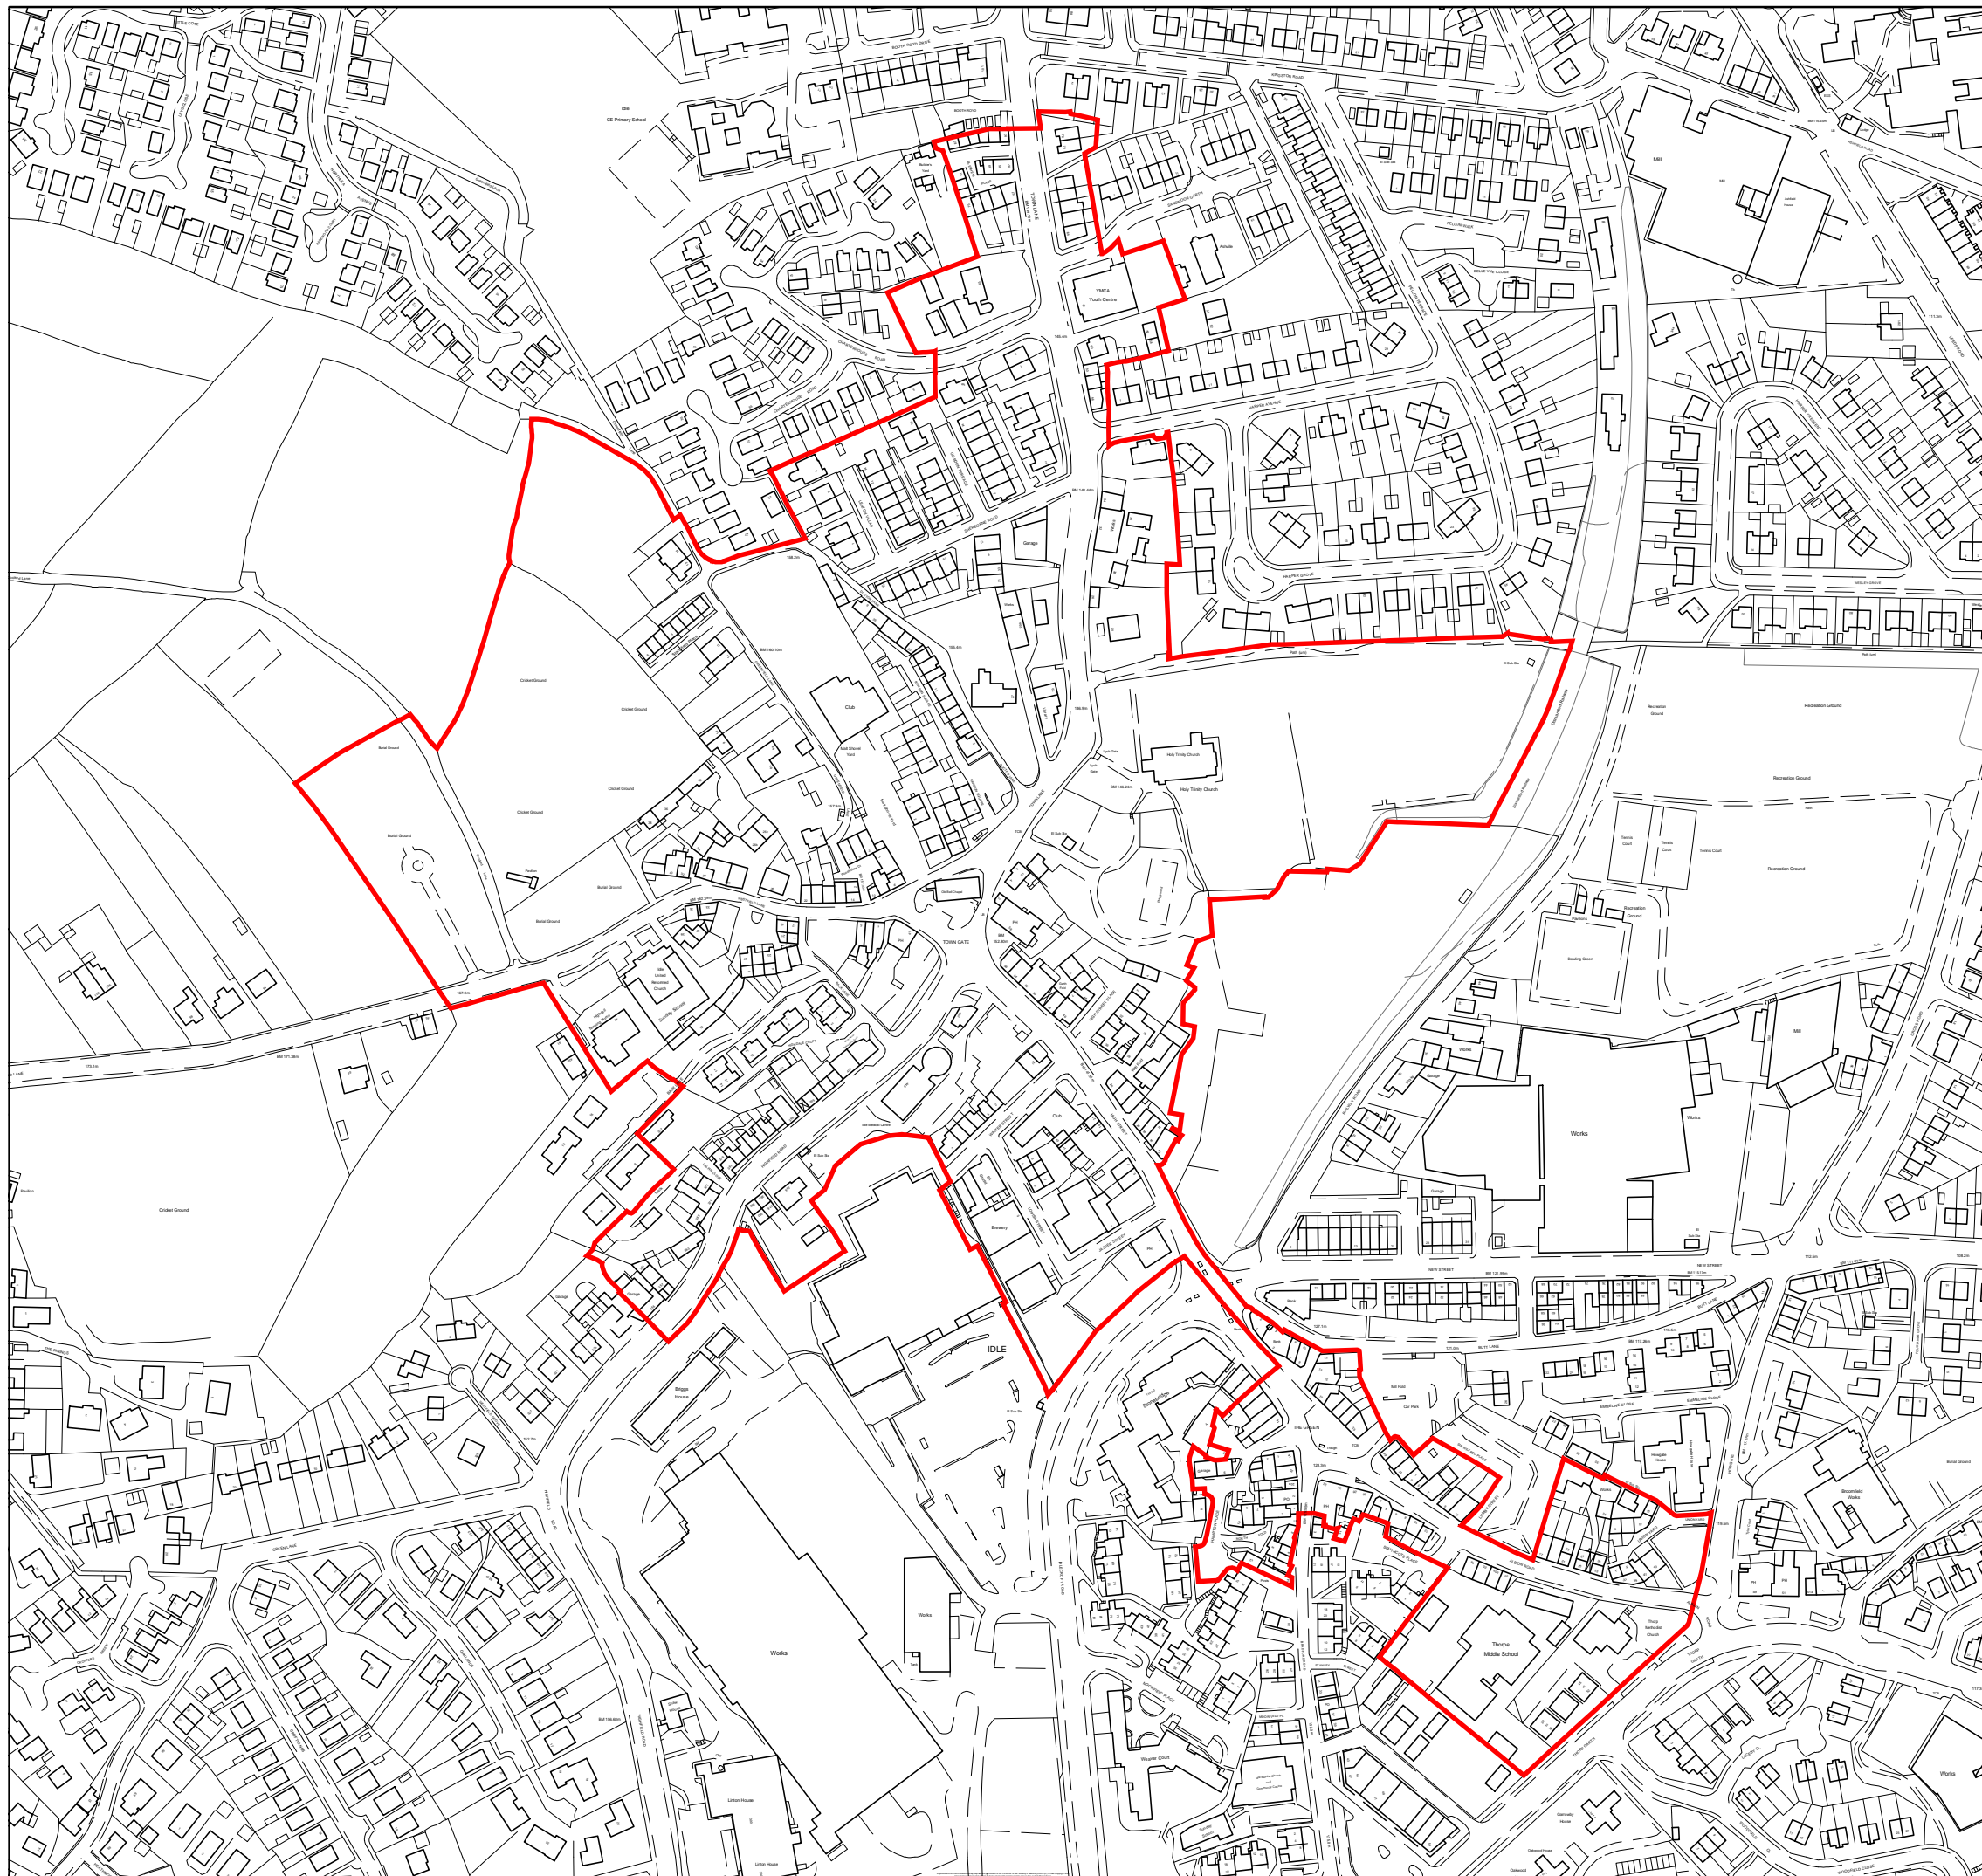

IDLE & THE GREEN CONSERVATION AREA

 Conservation Area boundary.

NOVEMBER 2003

Reproduced from the Ordnance Survey mapping with the permission of the Controller of Her Majesty's Stationery Office © Crown copyright. Unauthorised reproduction infringes Crown copyright and may lead to prosecution or civil proceedings. City of Bradford Metropolitan District Council 100019304