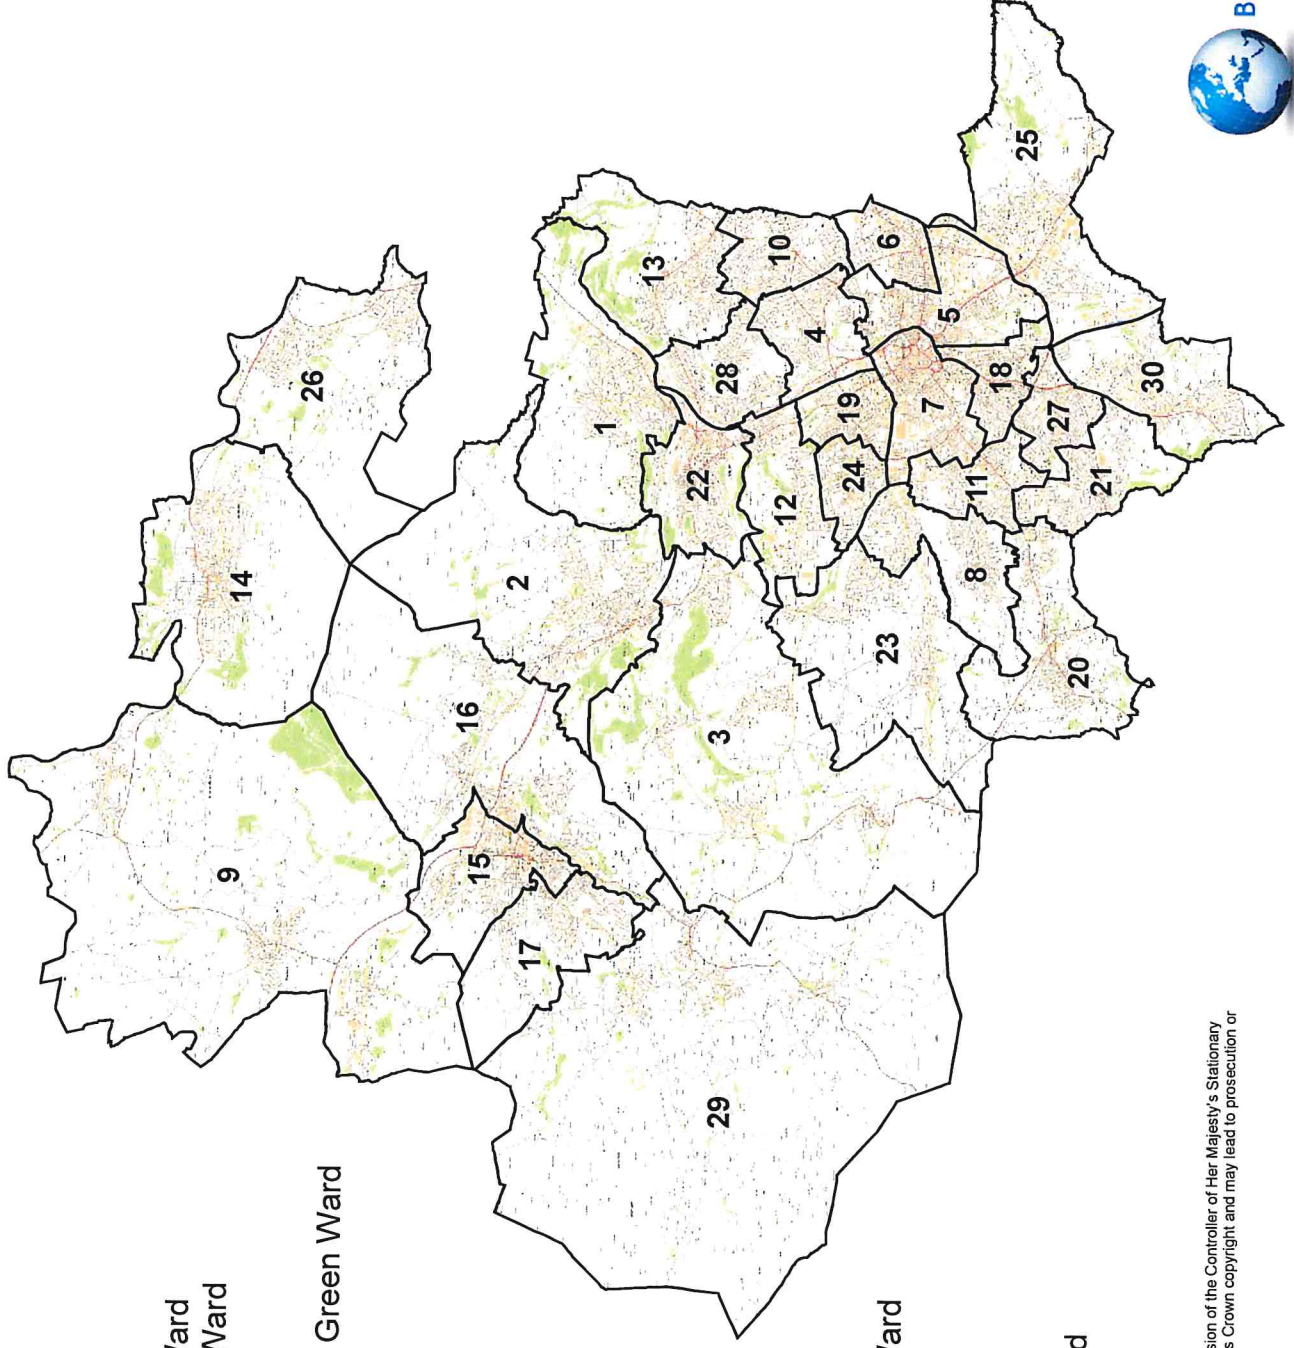

Date ~~March 2021~~.

8 April 2021

100846

MA

# Bradford District Wards 2012

- |    |                                    |
|----|------------------------------------|
| No | Ward                               |
| 1  | Baildon Ward                       |
| 2  | Bingley Ward                       |
| 3  | Bingley Rural Ward                 |
| 4  | Bolton and Undercliffe Ward        |
| 5  | Bowling and Barkerend Ward         |
| 6  | Bradford Moor Ward                 |
| 7  | City Ward                          |
| 8  | Clayton and Fairweather Green Ward |
| 9  | Craven Ward                        |
| 10 | Eccleshill Ward                    |
| 11 | Great Horton Ward                  |
| 12 | Heaton Ward                        |
| 13 | Idle and Thackley Ward             |
| 14 | Ilkley Ward                        |
| 15 | Keighley Central Ward              |
| 16 | Keighley East Ward                 |
| 17 | Keighley West Ward                 |
| 18 | Little Horton Ward                 |
| 19 | Manningham Ward                    |
| 20 | Queensbury Ward                    |
| 21 | Royds Ward                         |
| 22 | Shipley Ward                       |
| 23 | Thornton and Allerton Ward         |
| 24 | Toller Ward                        |
| 25 | Tong Ward                          |
| 26 | Wharfedale Ward                    |
| 27 | Wibsey Ward                        |
| 28 | Windhill and Wrose Ward            |
| 29 | Worth Valley Ward                  |
| 30 | Wyke Ward                          |