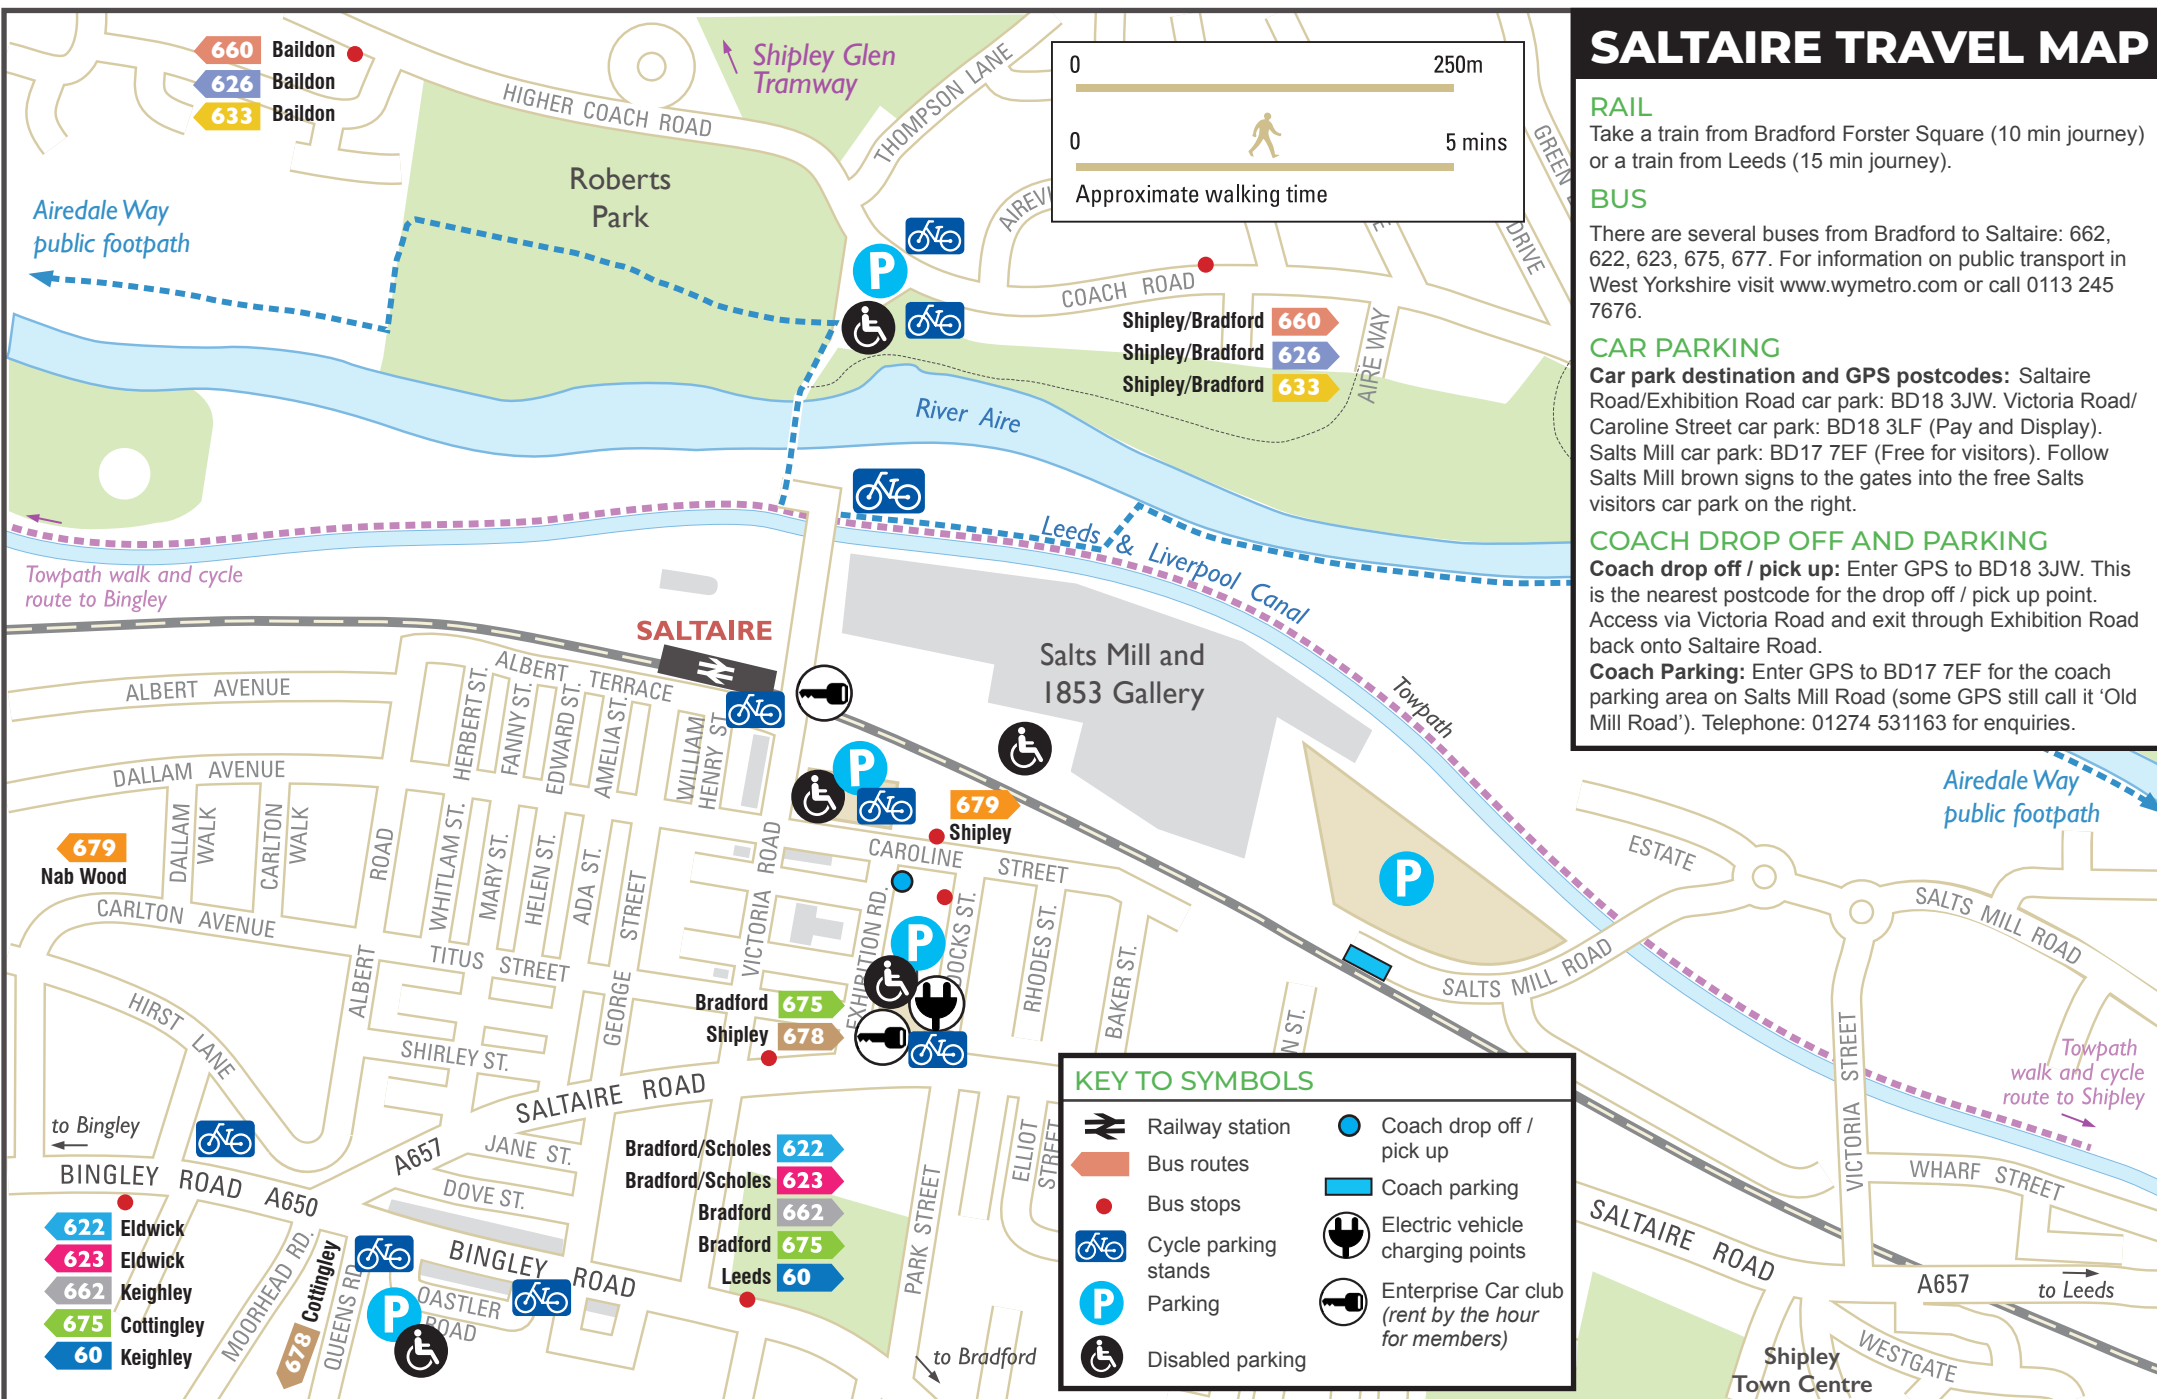

SALTAIRE TRAVEL MAP

RAIL

Take a train from Bradford Forster Square (10 min journey) or a train from Leeds (15 min journey).

BUS

There are several buses from Bradford to Saltaire: 662, 622, 623, 675, 677. For information on public transport in West Yorkshire visit www.wymetro.com or call 0113 245 7676.

CAR PARKING

Car park destination and GPS postcodes: Saltaire Road/Exhibition Road car park: BD18 3JW. Victoria Road/Caroline Street car park: BD18 3LF (Pay and Display). Salts Mill car park: BD17 7EF (Free for visitors). Follow Salts Mill brown signs to the gates into the free Salts visitors car park on the right.

COACH DROP OFF AND PARKING

Coach drop off / pick up: Enter GPS to BD18 3JW. This is the nearest postcode for the drop off / pick up point. Access via Victoria Road and exit through Exhibition Road back onto Saltaire Road.

Coach Parking: Enter GPS to BD17 7EF for the coach parking area on Salts Mill Road (some GPS still call it 'Old Mill Road'). Telephone: 01274 531163 for enquiries.

KEY TO SYMBOLS

	Railway station		Coach drop off / pick up
	Bus routes		Coach parking
	Bus stops		Electric vehicle charging points
	Cycle parking stands		Enterprise Car club (rent by the hour for members)
	Parking		
	Disabled parking		

- 660 Baildon
- 626 Baildon
- 633 Baildon

- Shipley/Bradford 660
- Shipley/Bradford 626
- Shipley/Bradford 633

- 679 Nab Wood

- Bradford 675
- Shipley 678

- 622 Eldwick
- 623 Eldwick
- 662 Keighley
- 675 Cottingley
- 60 Keighley

- Bradford/Scholes 622
- Bradford/Scholes 623
- Bradford 662
- Bradford 675
- Leeds 60

www.visitsaltaire.com
www.wymetro.com
www.northernrailway.co.uk/west-yorkshire

www.m-card.co.uk/the-cards/day-tickets
www.enterprisecarclub.co.uk
www.bradford.gov.uk/media/5629/saltaire-travel-map.pdf