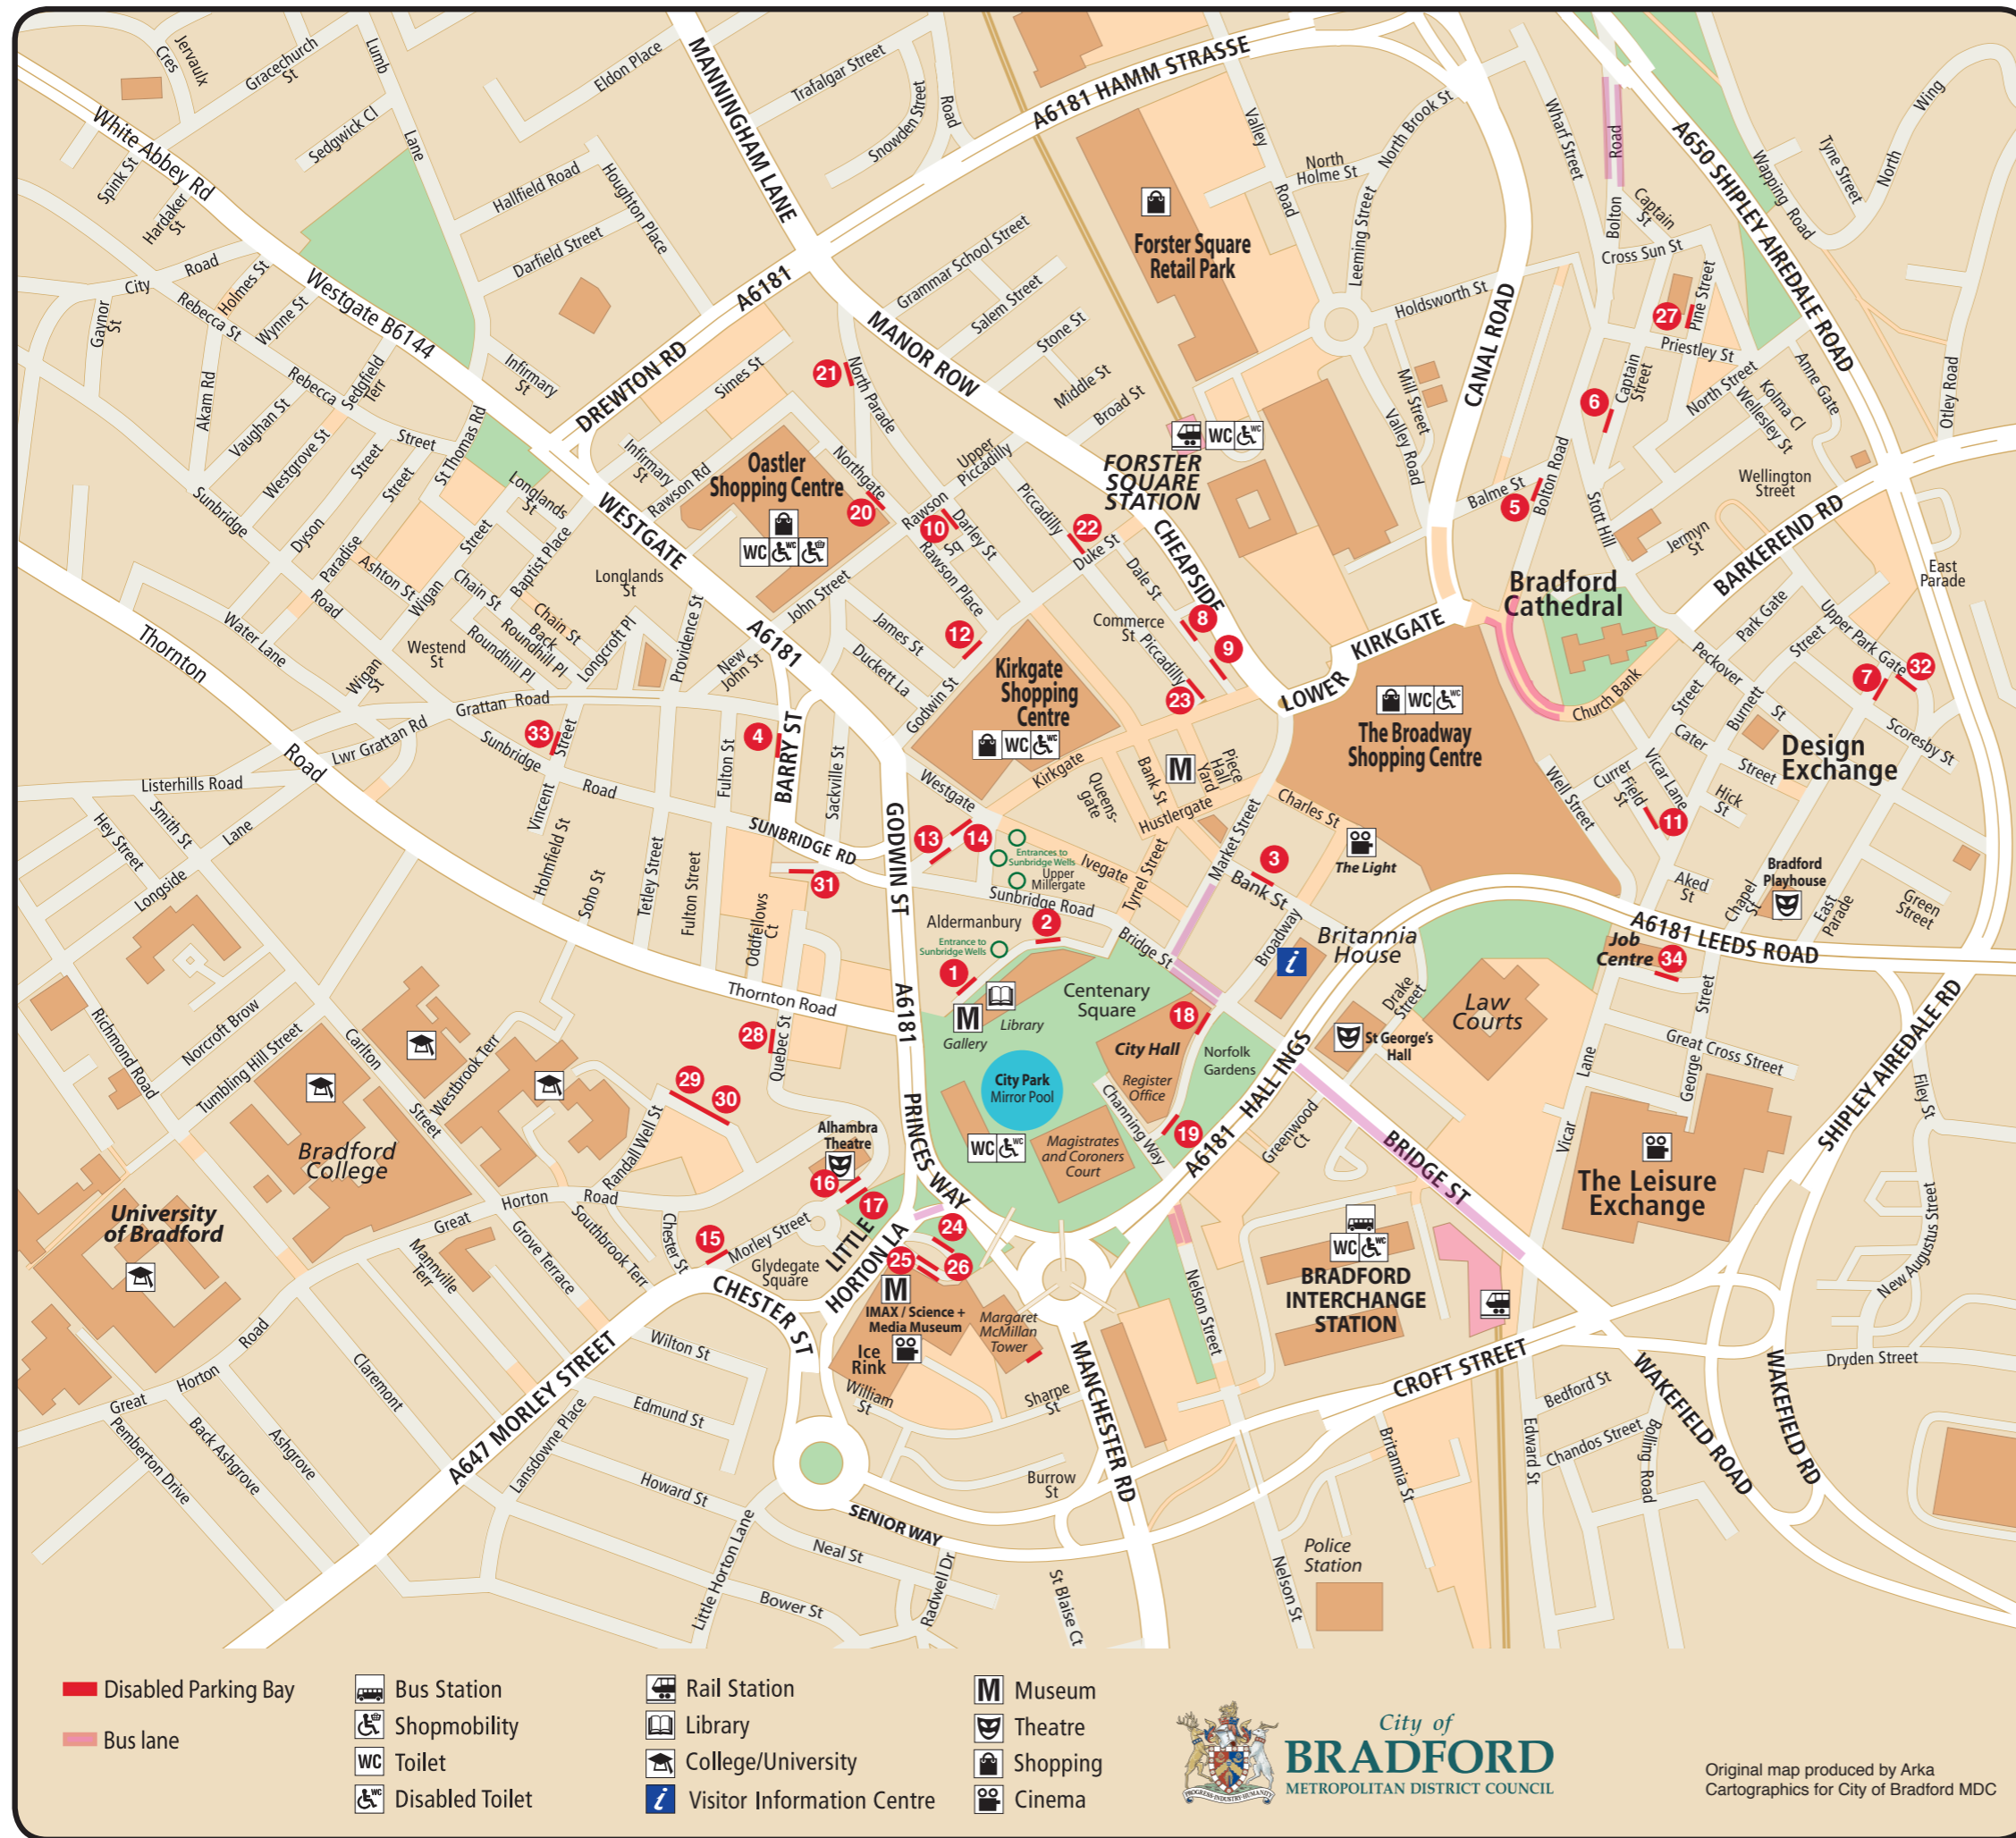

Disabled Parking bays in and around Bradford City Centre

Location	Hours of operation	Time limit	No return
1 Aldermanbury	8am to 6pm	Unlimited	Unlimited
2 Aldermanbury	Any time	3 hours	2 hours
3 Bank Street	Any time	Unlimited	Unlimited
4 Barry Street	Any time	Unlimited	Unlimited
5 Bolton Road	Mon-Sat: 8am to 6pm Sun: 11am to 5pm	3 hours	3 hours
6 Captain Street	Any time	4 hours	4 hours
7 Chapel Street	Any time	Unlimited	Unlimited
8 Dale Street	8am to 6pm	Unlimited	Unlimited
9 Dale Street	8am to 6pm	Unlimited	Unlimited
10 Darley Street	8am to 6pm	Unlimited	Unlimited
11 Field Street	Any time	Unlimited	Unlimited
12 Godwin Street	Any time	Unlimited	Unlimited
13 Kirkgate	8am to 6pm	2 hours	2 hours
14 Kirkgate	8am to 6pm	2 hours	2 hours
15 Morley Street	4pm to 7am	5 hours	1 hour
16 Morley Street	Any time	5 hours	1 hour
17 Morley Street	Any time	5 hours	1 hour
18 Norfolk Gardens	Any time	Unlimited	Unlimited
19 Norfolk Gardens	Any time	Unlimited	Unlimited
20 Northgate	8am to 6pm	Unlimited	Unlimited
21 North Parade	8am to 6pm	Unlimited	Unlimited
22 Piccadilly	8am to 6pm	Unlimited	Unlimited
23 Piccadilly	8am to 6pm	2 hours	2 hours
24 Pictureville	8am to Midnight	4 hours	4 hours
25 Pictureville	6pm to Midnight	4 hours	4 hours
26 Pictureville	Any time	4 hours	4 hours
27 Pine Street	Mon-Sat: 8am to 6pm	Unlimited	Unlimited
28 Quebec Street	Any time	Unlimited	Unlimited
29 Randall Well St	8am to 4.30pm	5 hours	1 hour
30 Randall Well St	Any time	5 hours	1 hour
31 Southgate	Any time	Unlimited	Unlimited
32 Upper Parkgate	Any time	Unlimited	Unlimited
33 Vincent Street	Mon-Fri: 8am to 6pm Sat: 8am to 1pm	Unlimited	Unlimited
34 West Street	7am to 7pm	Unlimited	Unlimited

- Disabled Parking Bay
- Bus Station
- Shopmobility
- Toilet
- Disabled Toilet
- Rail Station
- Library
- College/University
- Visitor Information Centre
- Museum
- Theatre
- Shopping
- Cinema

Original map produced by Arka Cartographics for City of Bradford MDC